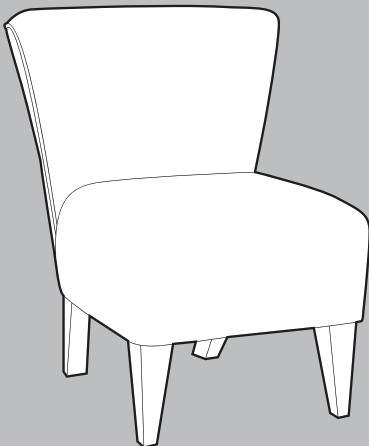

Fabric 1:
Lassie Navy

Mid Oak

George Accent Chair

H: 80cm W: 66cm D: 78cm

Seat Height: 47cm Weight: 12.5g

FOOT OPTIONS

Front Foot

Beech (Light)

Mid oak

Antique (Dark)

Back Foot

Beech (Light)

Mid oak

Antique (Dark)

Dimensions: Height x Width x Depth

Please note: All dimensions are approximate. Allow tolerance of +/- 2.5cm.